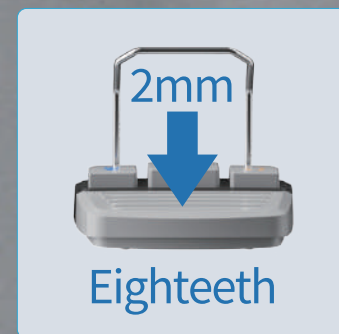

MULTI-FUNCTIONAL FOOT PEDAL

- Intelligent, user-friendly and aseptic operation
- Compared with other brands, Eighteeth foot pedal can be started by stepping on only 2mm, which is more sensitive.

- ① Start/stop button
- ② Water volume control button
- ③ Program switch button
- ④ Forward/reverse switch button