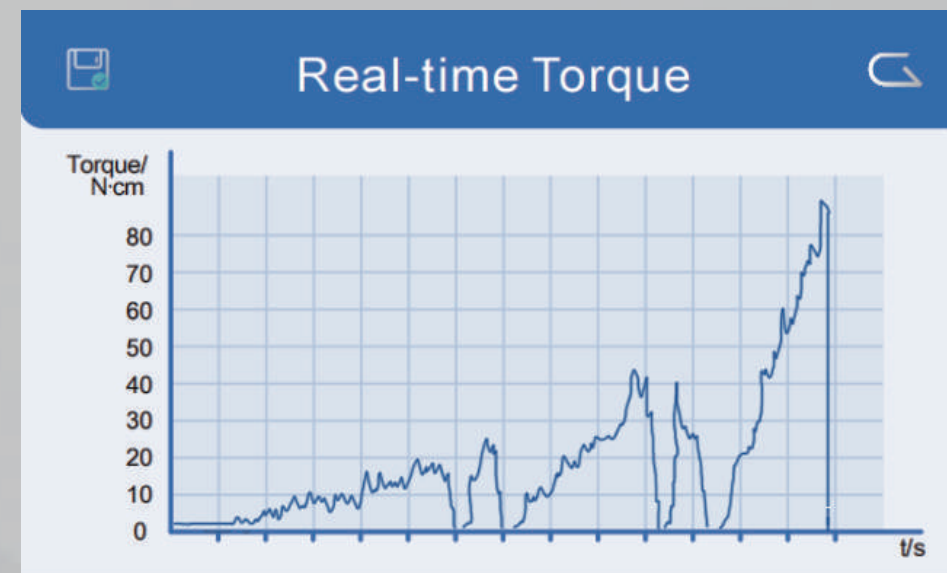

Dental Implant Unit

MOTORSURG

Always Reliable

POWERFUL & PRECISE

- German Bearing & Powerful Motor
5N.cm-80N.cm torque and 200rpm-40,000rpm speed
provide high performance.

- Real-time Torque

- One-button Calibration

- LED Contra Angle

SAFE & STABLE

- Stable under high torque
Ultra low speed available
- Surgical parameters can be preset to avoid misoperation.
 - Smart error reminder, effectively guiding users to solve common problems in surgery.
 - Visualization of surgical procedures, guide users to do surgery and improve the success rate.

STRONG CONTRA ANGLE

- Adjustable brightness helps surgery more clearly and precisely.
- Put the water inlet on the bottom.

Eighteeth

Other brand

- * Useful: avoid scratches when disassembling.
- * Comfortable: there is no water pipe at the front of the contra angle, which takes up less space in the mouth and makes the patient more comfortable.
- Ergonomically designed and well-balanced
- Comfortable to hold without fatigue
- Detachable
- Durable

QUIET WATER PUMP

High performance: maximum water volume can reach 130ml/min.

Adjustable water volume

Simple connection

SPECIFICATIONS :

Speed(rpm)	200-40,000
Torque(N · cm)	5-80
Max. pump output(ml/min)	130
Program	8
Screen	LED color touch
One-button calibration	Yes
Light	White LED
Luminance(lux)	over 32,000
Length of motor cable(m)	2
Volume(cm)	24x26.5x15
Weight(kg)	3.65
Power supply	220-240V & 100-120V 50/60Hz