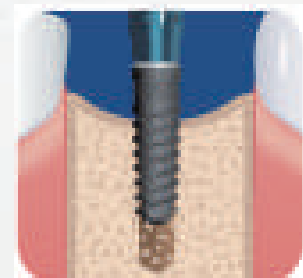

- LED Contra Angle

SAFE & STABLE

- Stable under high torque
Ultra low speed available
- Surgical parameters can be preset to avoid misoperation.
 - Smart error reminder, effectively guiding users to solve common problems in surgery.
 - Visualization of surgical procedures, guide users to do surgery and improve the success rate.

Marking

Pilot drilling

Template drilling

Tapping

Placing implant

Setting a closure cap

Free use

Rinsing

STRONG CONTRA ANGLE

- Adjustable brightness helps surgery more clearly and precisely.
- Put the water inlet on the bottom.

Eighteeth

Other brand

- * Useful: avoid scratches when disassembling.
- * Comfortable: there is no water pipe at the front of the contra angle, which takes up less space in the mouth and makes the patient more comfortable.
- Ergonomically designed and well-balanced
- Comfortable to hold without fatigue
- Detachable
- Durable