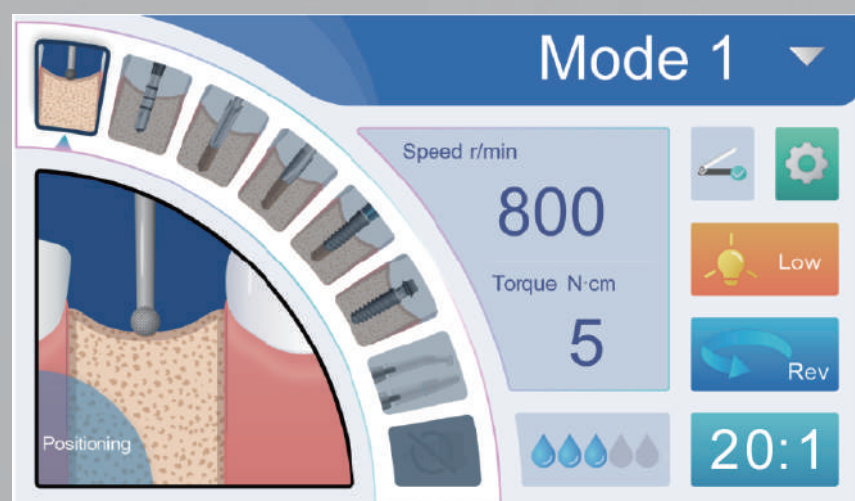

- LED Contra Angle

SAFE & STABLE

- Stable under high torque
Ultra low speed available
- Surgical parameters can be preset to avoid misoperation.
 - Smart error reminder, effectively guiding users to solve common problems in surgery.
 - Visualization of surgical procedures, guide users to do surgery and improve the success rate.

STRONG CONTRA ANGLE

- Adjustable brightness helps surgery more clearly and precisely.
- Put the water inlet on the bottom.

Eighteeth

Other brand

- * Useful: avoid scratches when disassembling.
- * Comfortable: there is no water pipe at the front of the contra angle, which takes up less space in the mouth and makes the patient more comfortable.
- Ergonomically designed and well-balanced
- Comfortable to hold without fatigue
- Detachable
- Durable

USER-FRIENDLY

- LED color touch screen: simple interface, intuitive, sensitive and easy to use

- 8 modes: enter the surgery quickly and dentist can set parameters and customize the mode.

- Data recording
Data can be downloaded by USB flash disk.

QUIET WATER PUMP

High performance: maximum water volume can reach 130ml/min.

Adjustable water volume

Simple connection

SPECIFICATIONS :

Speed(rpm)	200-40,000
Torque(N · cm)	5-80
Max. pump output(ml/min)	130
Program	8
Screen	LED color touch
One-button calibration	Yes
Light	White LED
Luminance(lux)	over 32,000
Length of motor cable(m)	2
Volume(cm)	24x26.5x15
Weight(kg)	3.65
Power supply	220-240V & 100-120V 50/60Hz