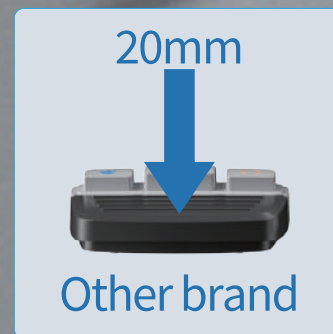

MULTI-FUNCTIONAL FOOT PEDAL

- Intelligent, user-friendly and aseptic operation
- Compared with other brands, Eighteeth foot pedal can be started by stepping on only 2mm, which is more sensitive.

- ① Start/stop button
- ② Water volume control button
- ③ Program switch button
- ④ Forward/reverse switch button