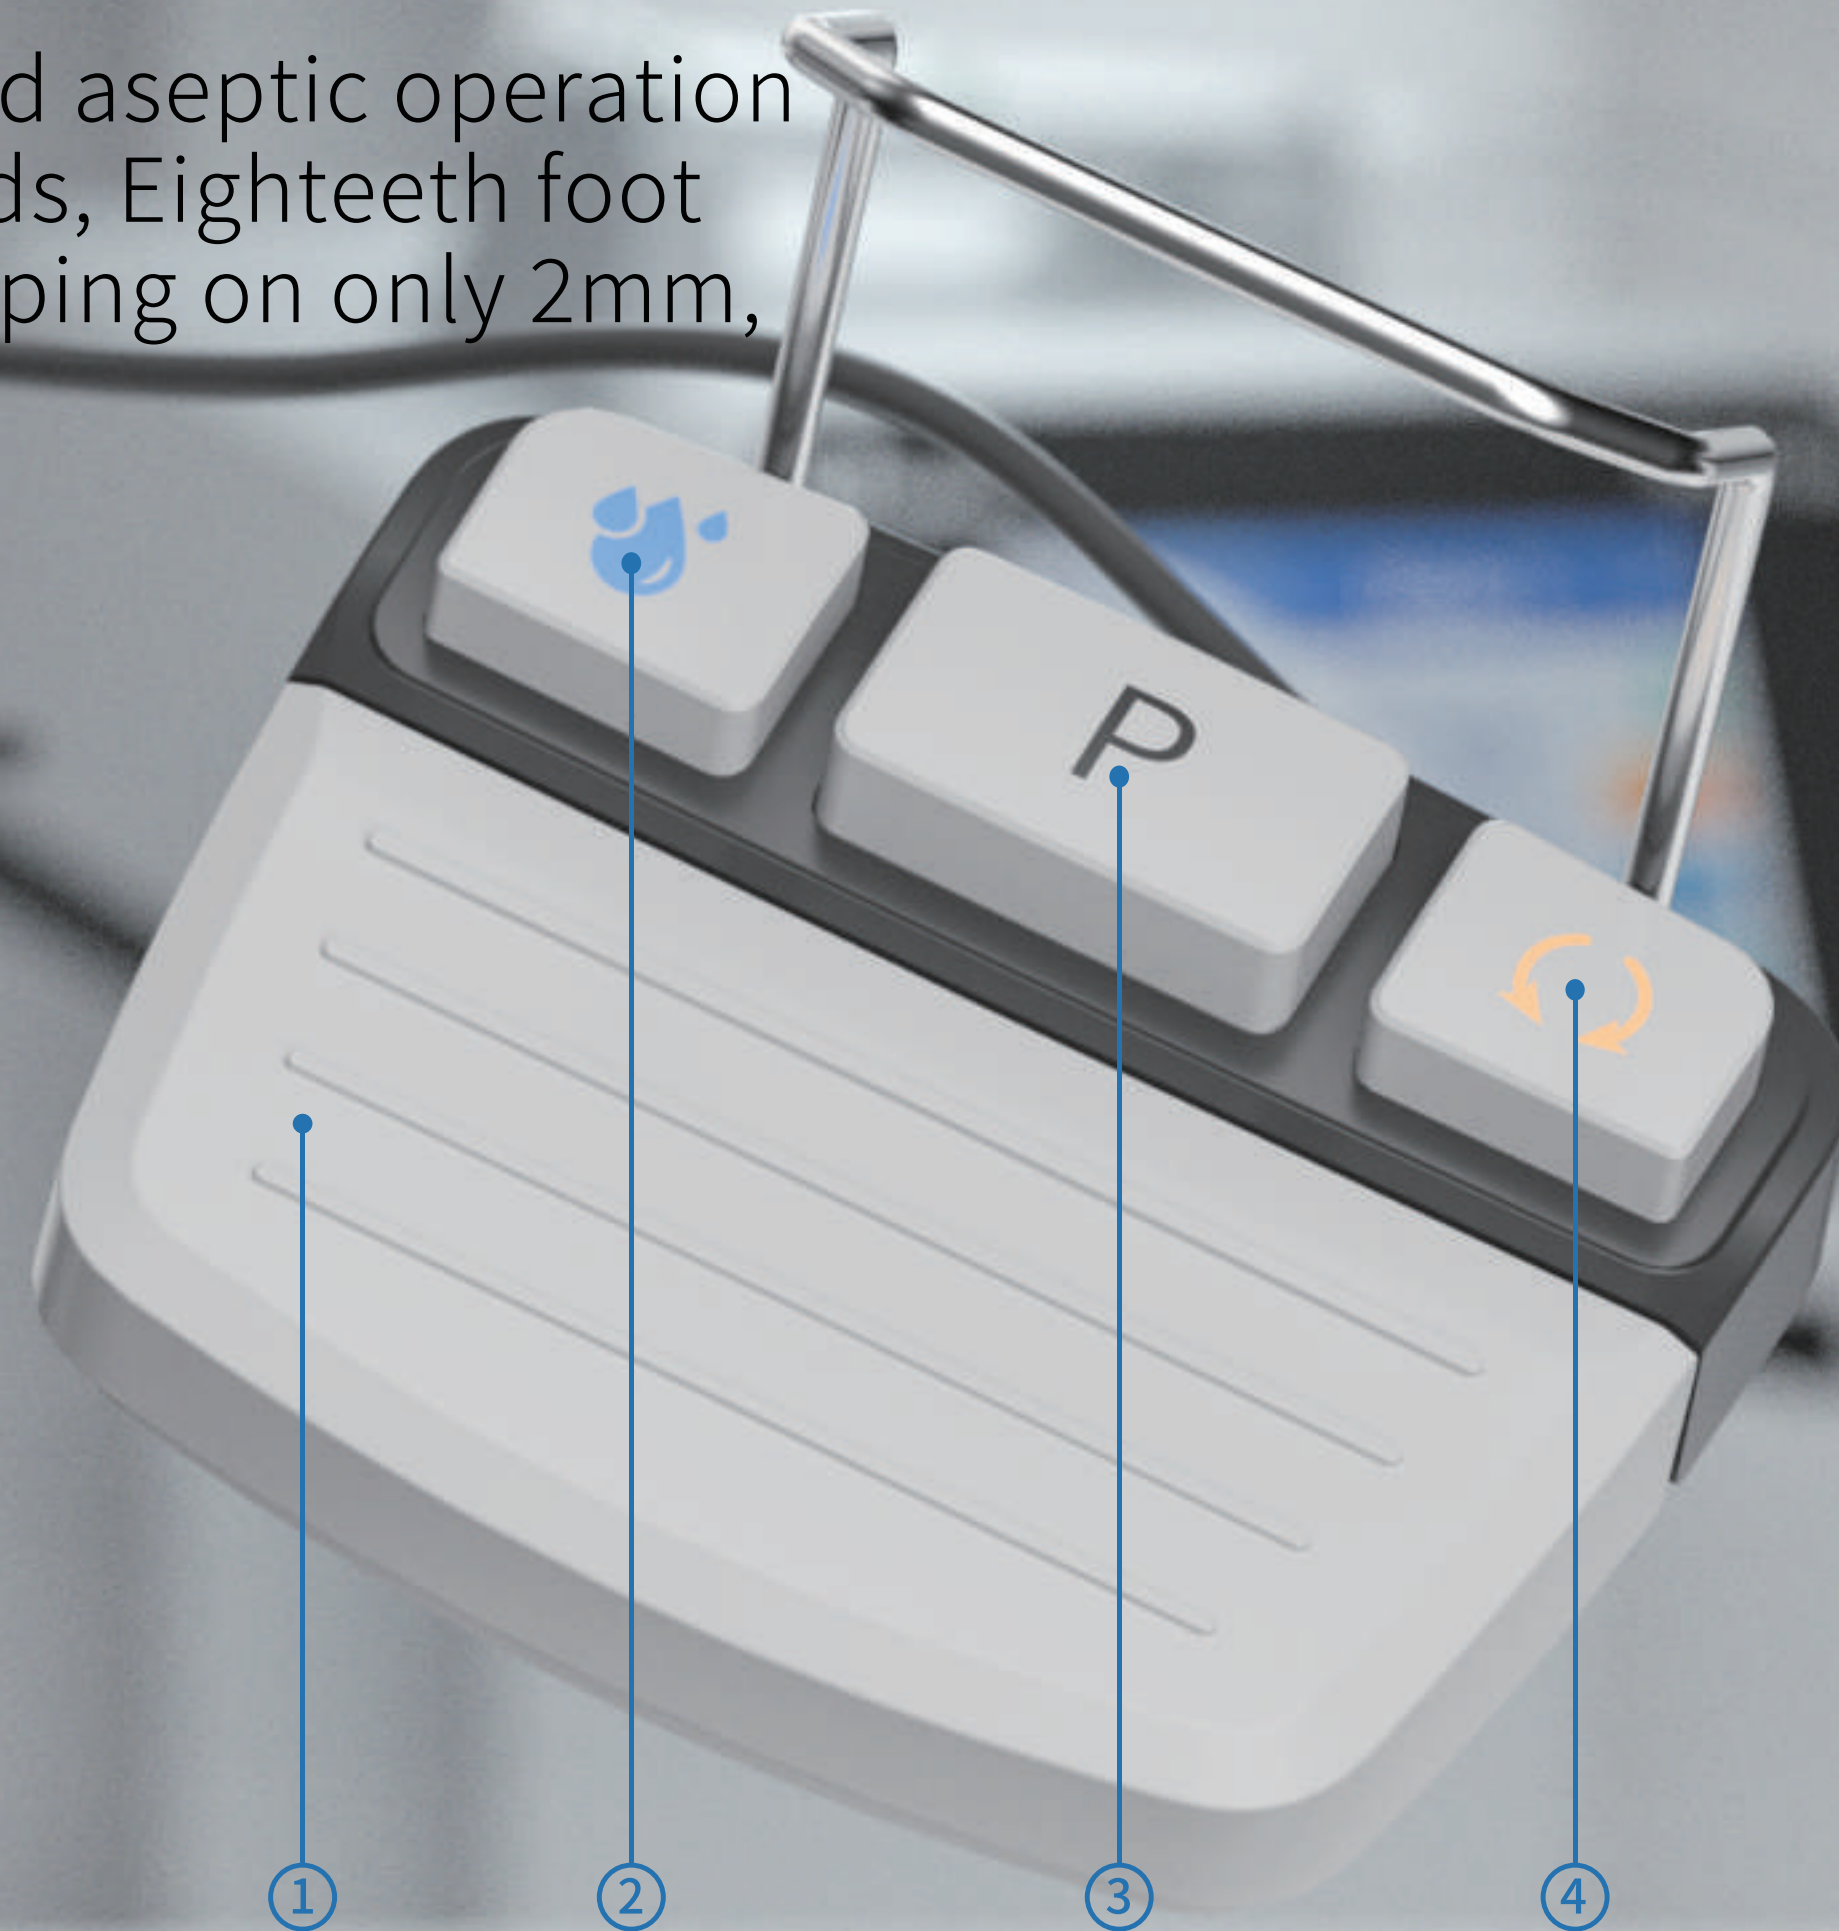

MULTI-FUNCTIONAL FOOT PEDAL

- Intelligent, user-friendly and aseptic operation
- Compared with other brands, Eighteeth foot pedal can be started by stepping on only 2mm, which is more sensitive.

- ① Start/stop button
- ② Water volume control button
- ③ Program switch button
- ④ Forward/reverse switch button