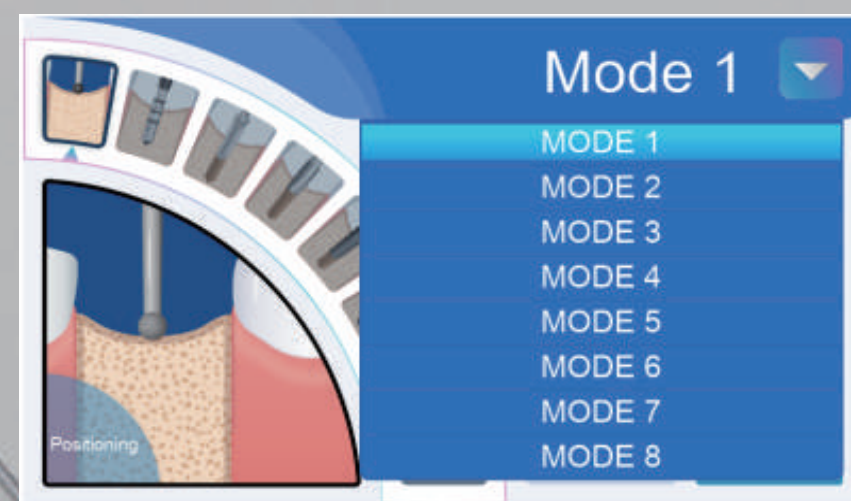

- LED Contra Angle

SAFE & STABLE

- Stable under high torque
Ultra low speed available
- Surgical parameters can be preset to avoid misoperation.
 - Smart error reminder, effectively guiding users to solve common problems in surgery.
 - Visualization of surgical procedures, guide users to do surgery and improve the success rate.

STRONG CONTRA ANGLE

- Adjustable brightness helps surgery more clearly and precisely.
- Put the water inlet on the bottom.

Eighteeth

Other brand

- * Useful: avoid scratches when disassembling.
- * Comfortable: there is no water pipe at the front of the contra angle, which takes up less space in the mouth and makes the patient more comfortable.
- Ergonomically designed and well-balanced
- Comfortable to hold without fatigue
- Detachable
- Durable

USER-FRIENDLY

- LED color touch screen: simple interface, intuitive, sensitive and easy to use

- 8 modes: enter the surgery quickly and dentist can set parameters and customize the mode.

- Data recording
Data can be downloaded by USB flash disk.